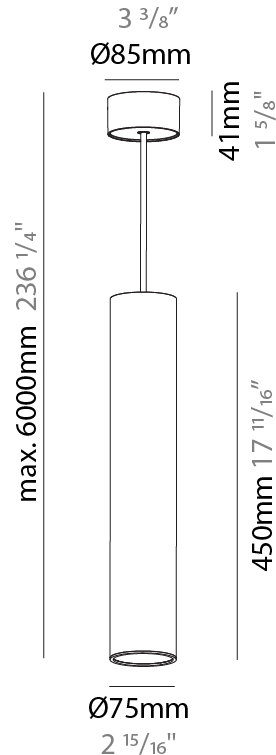

GENERAL

Series: Hangover
Subseries: Hangover Monopoint Surface Canopy
Brand: Prolicht
Division: Architectural
Mounting Type: Suspension
Mounting Location: Ceiling
Subcategory: Pendant

PHYSICAL

Shape: Cylinder
Diameter (mm): 75
Diameter (in): 2 ¹⁵/₁₆
Height (mm): 450
Height (in): 17 ¹¹/₁₆
Max. Overall Height (mm): 2450
Max. Overall Height (in): 96 ⁷/₁₆
Light Distribution: Direct / Indirect
Diffuser: Shine Ring 0-6
Fixture Finish: SSR / BKV / CWI / CRY / HAB / UFT / ITA / RUA / FTG / MYG / LOD / PUS / FRO / FUP / KIA / POP / BLS / SPG / MEY / GOH / GUM / CHC / COM / ABZ / JAG / OBR / MOS / ROR
Fixture Material: Aluminum
Cable Details: 2000mm / 6000mmm Cable in White / Black / Orange / Red

ELECTRICAL

Lamp Type: LED (Zhaga Standard)
Input Wattage (W): 20.8
Total Output Wattage (W): 19
Dimming: Tri-Mode (Non-Dimming and Phase Dimming (120Vac only) and 0-10V Dimming)
Driver Included: Yes
Driver Location: External
Driver Type: Constant Current - Universal
Driver Class: Class 2
Housing: ENCP3
Input Voltage (V): 120 - 277
Constant Current (MA): 500

LED

Number of LEDs: 2
Color Temperature (°K): 2700 / 3000 / 4000
Max. Delivered Lumen (lm): 1821
CRI: >90 CRI
Efficiency (%): 86
Lamp Life (hrs): 50000

OPTICAL

Reflector°: 18 / 36 / 52

RATINGS AND CERTIFICATIONS

Certified By: Certified for North American Standards
IP rating: IP20